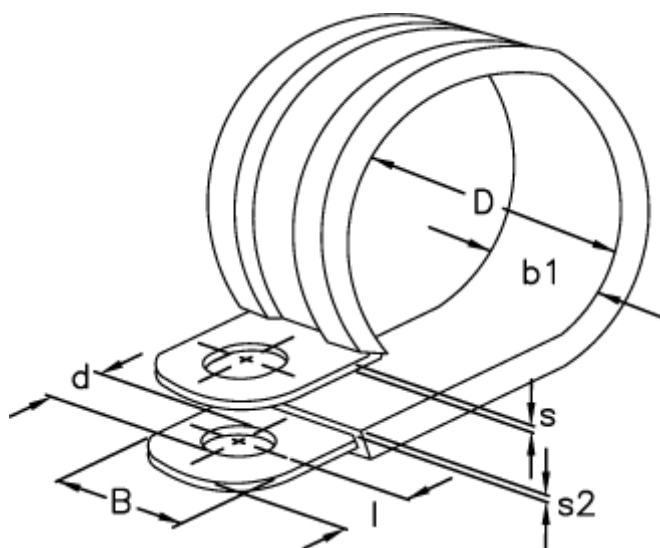

Article number: 029456112007

Description: Norma pipe retaining clip
RLGU 1. 7/12 W1

Measures

b1	= 15.0
d	= 6.4
Diameter D	= 7
l	= 6
s	= 0.8
s2	= 1.2
Width B	= 12